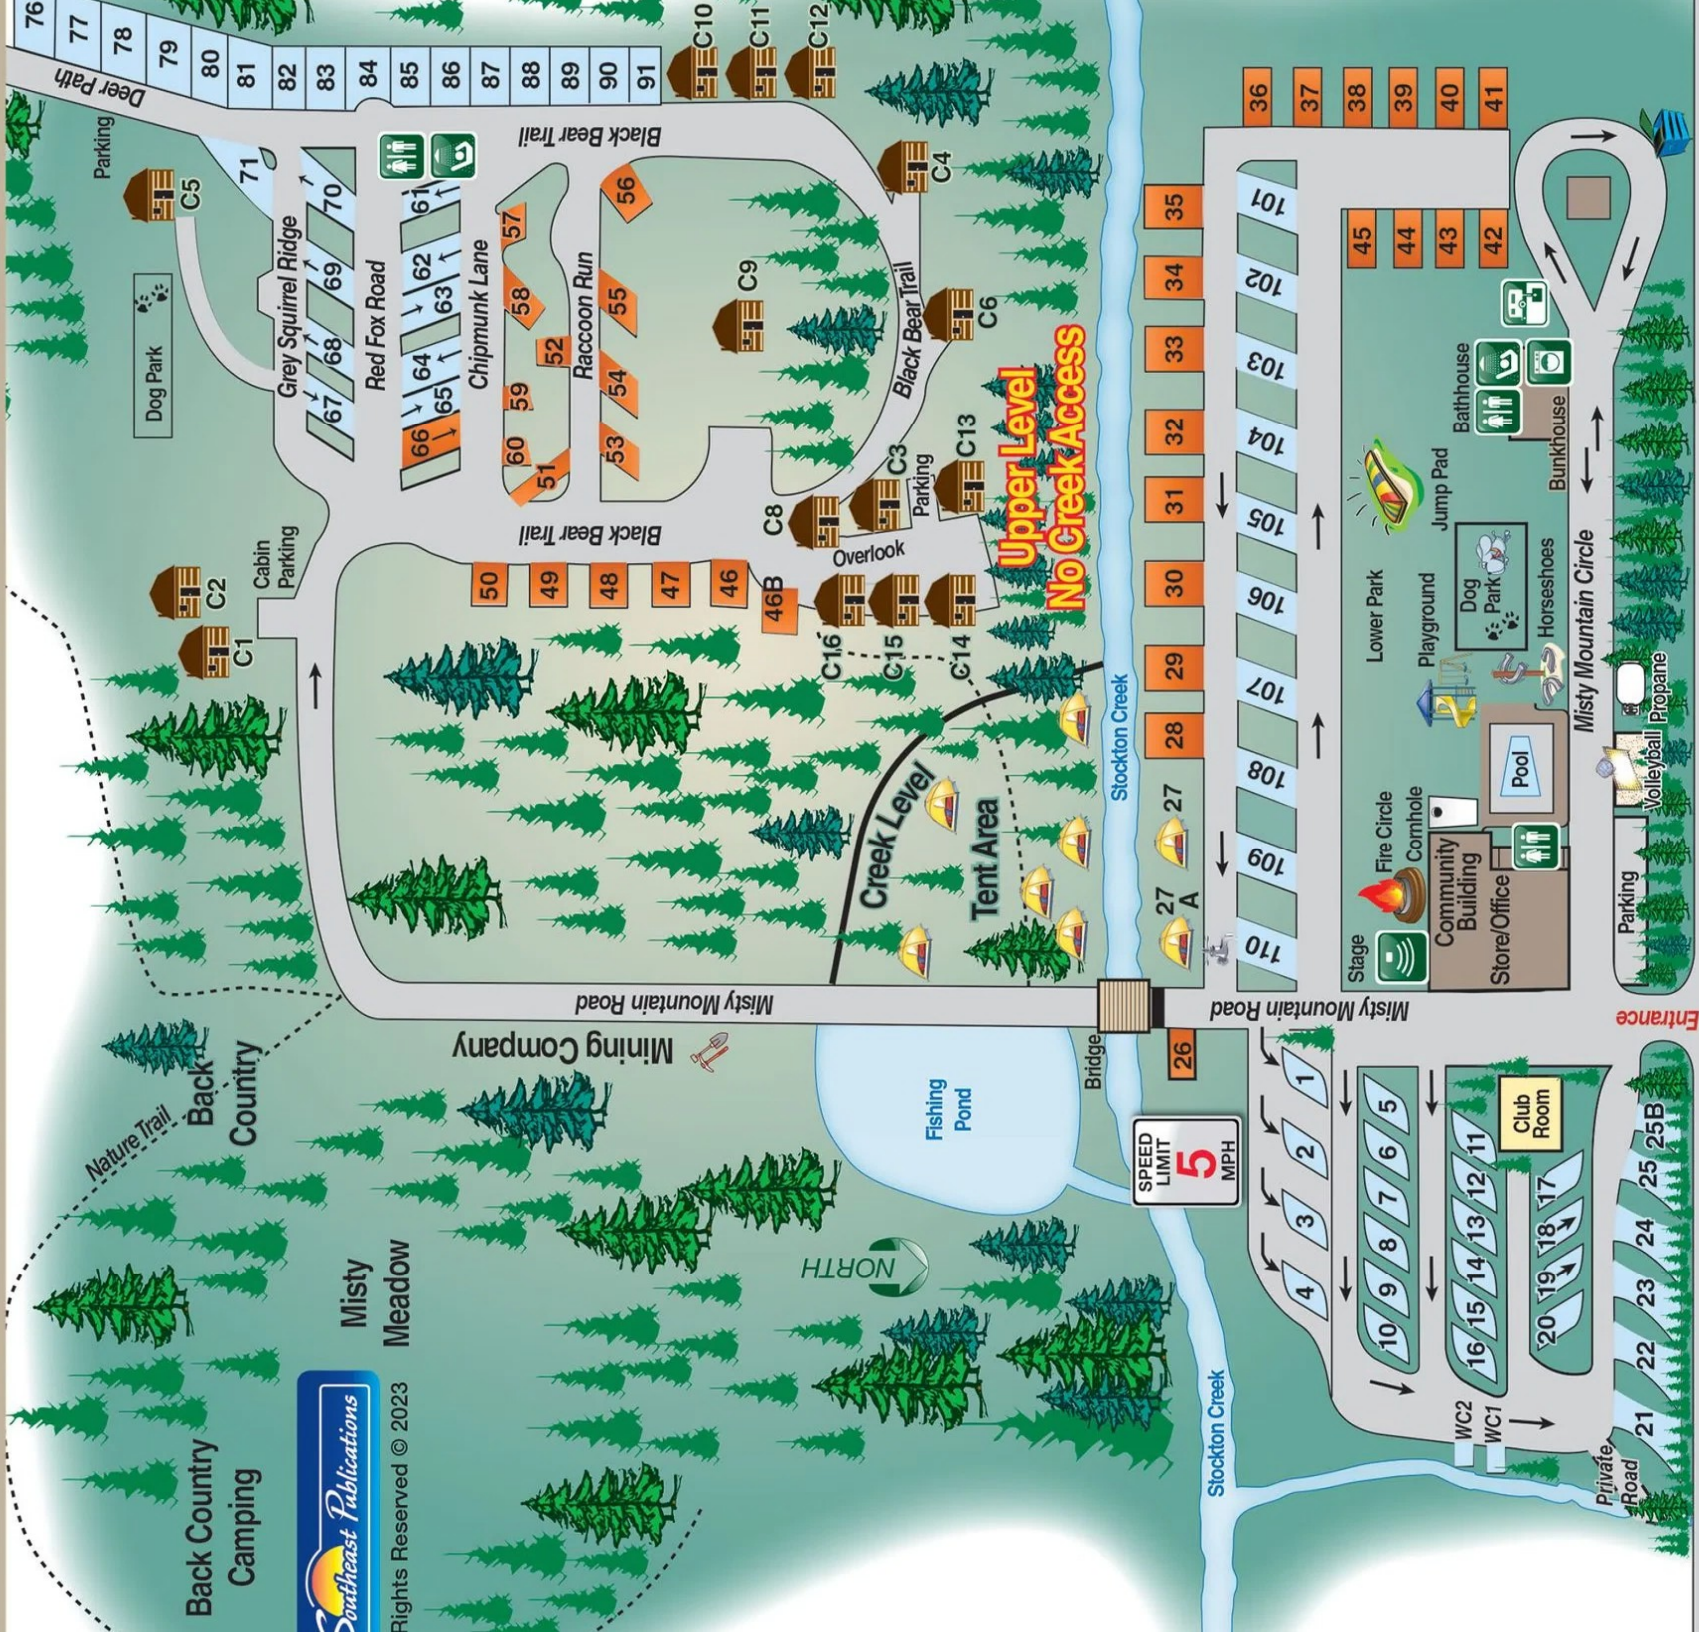

Legend

- Water & Electric
- Full Hook-up
- Tent Sites

- Club Room
- Cabin
- Laundry

- Restroom
- Shower
- Dump Station

- Stage
- LP Gas
- Water

- Nature Trail
- Dumpster
- Mining

- Jump Pad
- Dog Park

Southwest Publications
Rights Reserved © 2023

To I-64

US 250

Entrance